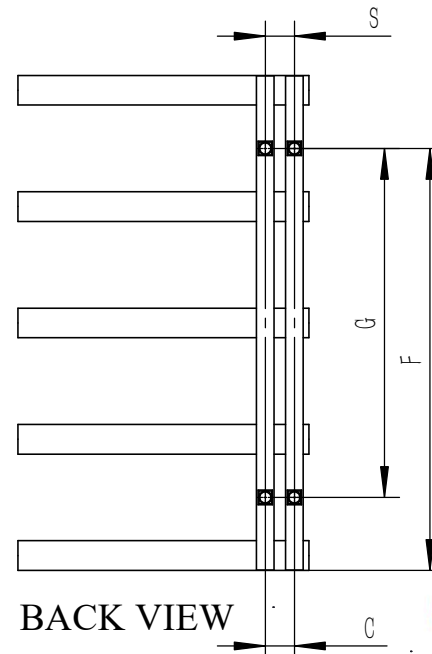

GROSSO

FRONT VIEW

SIDE VIEW

BACK VIEW

TOP VIEW

SUPPLIED INSTALLATION ACCESSORIES

BLANKING PLUG 1PCS

INSERT 4PCS

SCREW 4PCS

AIR VENT 1PCS

BRACKET 4PCS

WALL PLUG 4PCS

GRAB SCREW 4PCS

SCREW 4PCS

ALIEN KEYS 1PCS

- Vertical Mounting
- Optional 304 QUALITY STAINLESS STEEL RADIATOR (RNSGRS0855P:GROSSO RADIATOR)
- POLISHED
- MAX Operational Pressure:10Bar
- Inlet/Outlet:1/2"Female Pipe Thread
- All Dimensions are in mm

Product Name	Product Code	Height	Width	Thick Ness	Plumbing Axes Center to Center	Hanger Axes Horizontal	Hanger To Bottom of the Product	Hanger Axes Vertical	Water Volume	Empty Weight
		H	W	D	C	S	F	G	-	-
		mm	mm	mm	mm	mm	mm	mm	mm	L
GROSSO	RNSGRS0855P	850	500	80	50	50	725	600	6.78	4.77
GROSSO	RNSGRS1255P	1250	500	80	50	50	1125	1000	9.64	6.47
GROSSO	RNSGRS1655P	1650	500	80	50	50	1525	1400	12.50	8.51