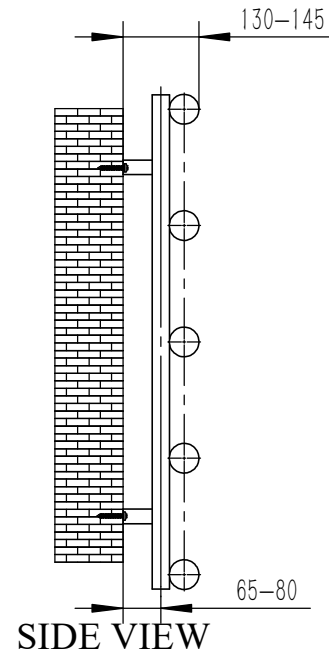

GROSSO

FRONT VIEW

SIDE VIEW

BACK VIEW

TOP VIEW

SUPPLIED INSTALLATION ACCESSORIES

BLANKING PLUG 1PCS

INSERT 4PCS

SCREW 4PCS

AIR VENT 1PCS

BRACKET 4PCS

WALL PLUG 4PCS

GRAB SCREW 4PCS

SCREW 4PCS

ALIEN KEYS 1PCS

- Vertical Mounting
- Optional 304 QUALITY STAINLESS STEEL RADIATOR (RNSGRS0855P:GROSSO RADIATOR)
- POLISHED
- MAX Operational Pressure:10Bar
- Inlet/Outlet:1/2"Female Pipe Thread
- All Dimensions are in mm

Product Name	Product Code	Height	Width	Thick Ness	Plumbing Axes Center to Center	Hanger Axes Horizontal	Hanger To Bottom of the Product	Hanger Axes Vertical	Water Volume	Empty Weight
		H	W	D	C	S	F	G	-	-
		mm	mm	mm	mm	mm	mm	mm	mm	L
GROSSO	RNSGRS0855P	850	500	80	50	50	725	600	6.78	4.77
GROSSO	RNSGRS1255P	1250	500	80	50	50	1125	1000	9.64	6.47
GROSSO	RNSGRS1655P	1650	500	80	50	50	1525	1400	12.50	8.51