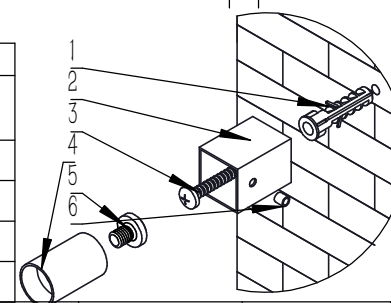

SCREW 4PCS

AIR VENT 1PCS

BRACKET 4PCS

WALL PLUG 4PCS

GRAB SCREW 4PCS

SCREW 4PCS

ALIEN KEYS 1PCS

- Vertical Mounting
- Optional 304 QUALITY STAINLESS STEEL RADIATOR (RNSGRS0855P:GROSSO RADIATOR)
- POLISHED
- MAX Operational Pressure:10Bar
- Inlet/Outlet:1/2"Female Pipe Thread
- All Dimensions are in mm

Product Name	Product Code	Height	Width	Thick Ness	Plumbing Axes Center to Center	Hanger Axes Horizontal	Hanger To Bottom of the Product	Hanger Axes Vertical	Water Volume	Empty Weight
		H	W	D	C	S	F	G	-	-
		mm	mm	mm	mm	mm	mm	mm	mm	L
GROSSO	RNSGRS0855P	850	500	80	50	50	725	600	6.78	4.77
GROSSO	RNSGRS1255P	1250	500	80	50	50	1125	1000	9.64	6.47
GROSSO	RNSGRS1655P	1650	500	80	50	50	1525	1400	12.50	8.51