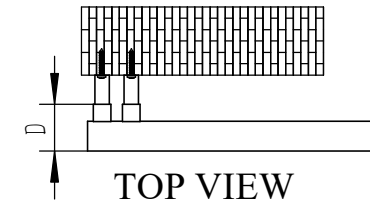

TOP VIEW

SUPPLIED INSTALLATION ACCESSORIES

- -Vertical Mounting
- -Optional 304 QUALITY STAINLESS STEEL RADIATOR (RNSGRS0855P:GROSSO RADIATOR)
- -POLISHED
- -MAX Operational Pressure:10Bar
- -Inlet/Outlet:1/2"Female Pipe Thread
- -All Dimensions are in mm