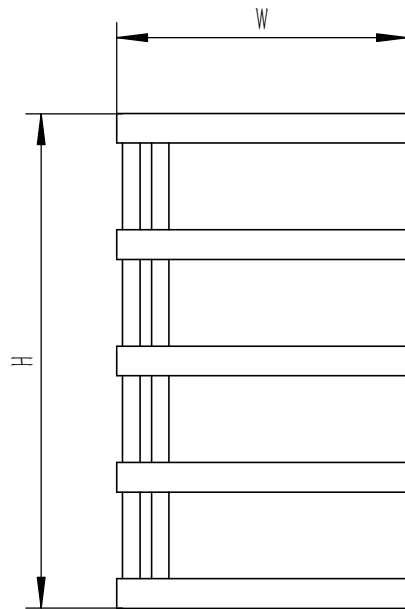

GROSSO

FRONT VIEW

SIDE VIEW

BACK VIEW

TOP VIEW

SUPPLIED INSTALLATION ACCESSORIES

BLANKING PLUG 1PCS

INSERT 4PCS

SCREW 4PCS

AIR VENT 1PCS

BRACKET 4PCS

WALL PLUG 4PCS

GRAB SCREW 4PCS

SCREW 4PCS

ALIEN KEYS 1PCS

- Vertical Mounting
- Optional 304 QUALITY STAINLESS STEEL RADIATOR (RNSGRS0855P:GROSSO RADIATOR)
- POLISHED
- MAX Operational Pressure:10Bar
- Inlet/Outlet:1/2"Female Pipe Thread
- All Dimensions are in mm

Product Name	Product Code	Height	Width	Thick Ness	Plumbing Axes Center to Center	Hanger Axes Horizontal	Hanger To Bottom of the Product	Hanger Axes Vertical	Water Volume	Empty Weight
		H	W	D	C	S	F	G	-	-
		mm	mm	mm	mm	mm	mm	mm	mm	L
GROSSO	RNSGRS0855P	850	500	80	50	50	725	600	6.78	4.77
GROSSO	RNSGRS1255P	1250	500	80	50	50	1125	1000	9.64	6.47
GROSSO	RNSGRS1655P	1650	500	80	50	50	1525	1400	12.50	8.51