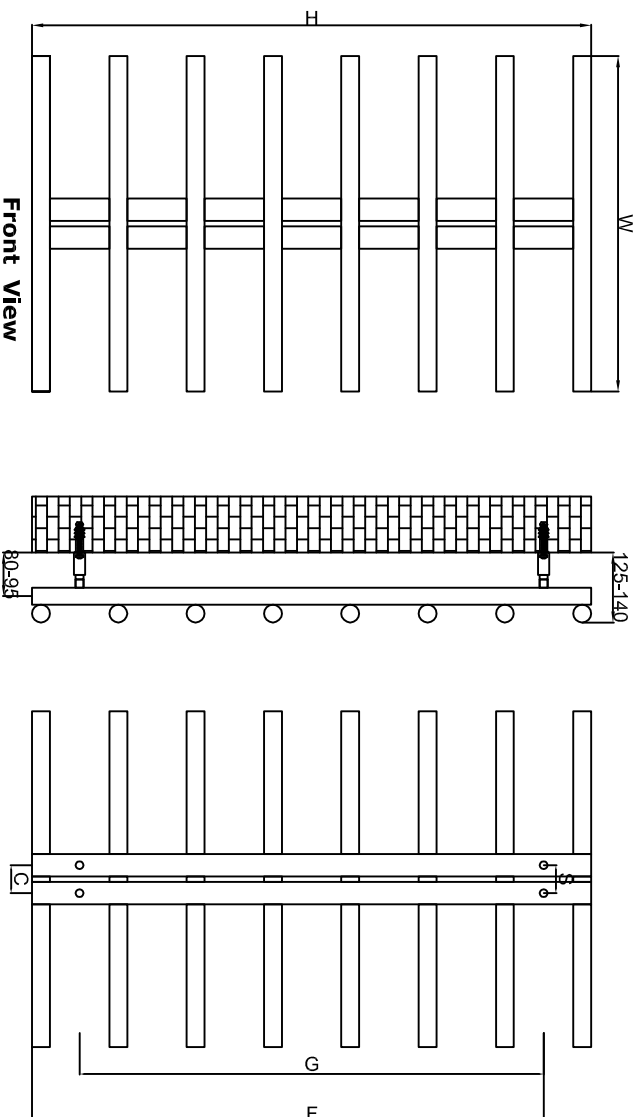

PIZZO - 600

Top View

SUPPLIED INSTALLATION ACCESSORIES

- 

SREW 4 PCS
- 

WALL PLUG 4 PCS
- 

INSERT 4 PCS
- 

GRAB SCREW 4 PCS
- 

BRACKET 4 PCS
- 

AIR VENT 1 PCS
- 

ALLEN KEY 1 PCS
- 

BLANKING PLUG 1 PCS

MATERIAL DETAILS

Vertical Mounting
 -Optional 304 QUALITY STAINLESS STEEL TOWEL RADIATOR:
 (RNS-PZ610 : PIZZO RADIATOR)
 POLISHED
 -Max Operational Pressure: 10 Bar
 -Inlet/Outlet: 1/2" Female Pipe Thread
 -All Dimensions are in mm

Product Name	Product Code	Height	Width	Thickness	Plumbing Axes Center to Center	Hanger Axes Horizontal	Hanger to Bottom of the Product	Hanger Axes Vertical	Water Volume	Empty Weight	Thermal Output
		H mm	W mm	D mm	C mm	S mm	F mm	G mm	L	- kg	Watt - BTU/hr (Δ50°)
PIZZO 1000 X 600	RNS-PZ610	1000	600	77	50	50	915	830	5.38	6.96	415 - 1415