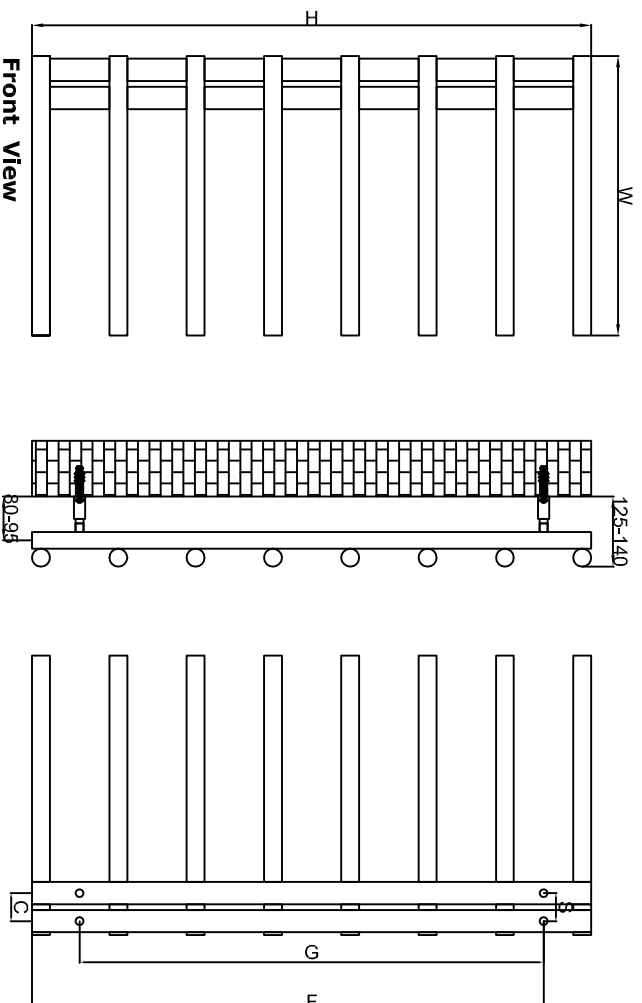

CELICO - 500

Top View

SUPPLIED INSTALLATION ACCESSORIES

SCREW 4 PCS

WALL PLUG 4 PCS

INSERT 4 PCS

GRAB SCREW 4 PCS

BRACKET 4 PCS

AIR VENT 1 PCS

MATERIAL DETAILS

ALLEN KEY 1 PCS

BLANKING PLUG 1 PCS

- Vertical Mounting
- Optional 304 QUALITY STAINLESS STEEL TOWEL RADIATOR: (RNS-CLI5100 : CELICO RADIATOR)
- POLISHED
- Max Operational Pressure: 10 Bar
- Inlet/Outlet: 1/2" Female Pipe Thread
- All Dimensions are in mm

Product Name	Product Code	Height	Width	Thickness	Plumbing Axes Center to Center	Hanger Axes Horizontal	Hanger to Bottom of the Product	Hanger Axes Vertical	Water Volume	Empty Weight	Thermal Output
		H mm	W mm	D mm	C mm	S mm	F mm	G mm	L	-	Watt - BTU/hr (Δ50°)
CELICO 585 X 500	RNS-CLI5058	585	500	77	50	50	500	415	2.93	3.83	198 - 674
CELICO 1000 X 500	RNS-CLI5100	1000	500	77	50	50	915	830	4.81	6.34	395 - 1348
CELICO 1415 X 500	RNS-CLI5141	1415	500	77	50	50	1330	1245	6.70	8.84	559 - 1907