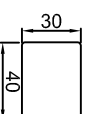

MATERIAL DETAILS