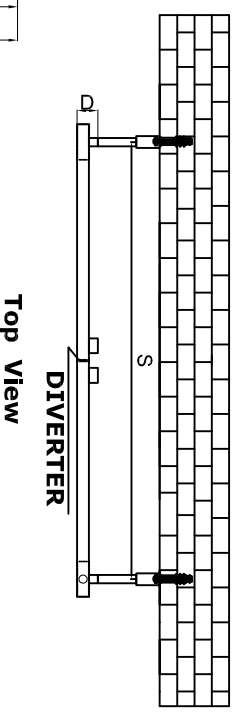

# BIVANO - 300

Front View

Side View

Back View

Top View

**SUPPLIED INSTALLATION ACCESSORIES**

SCREW 4 PCS

WALL PLUG 4 PCS

INSERT 4 PCS

GRAB SCREW 4 PCS

BRACKET 4 PCS

ALIEN KEY 1 PCS

**MATERIAL DETAILS**

- Vertical Mounting
- Optional 304 QUALITY STAINLESS STEEL TOWEL RADIATOR: (RNS-BV8030 : BIVANO RADIATORS )
- POLISHED
- Max Operational Pressure: 10 Bar
- Inlet/Outlet: 1/2" Female Pipe Thread
- All Dimensions are in mm

Product Name	Product Code	Height Width Thickness			Plumbing Axes Center to Center	Hanger Axes Horizontal	Hanger to Bottom of the Product	Hanger Axes Vertical	Water Volume	Empty Weight	Thermal Output
		H	W	D							
BIVANO 300 X 800	RNS-BV8030	300	800	35	50	740	270	240	2.13	5.35	230 - 783