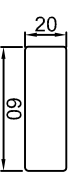

# BIVANO - 300

Front View

Side View

Back View

Top View

**SUPPLIED INSTALLATION ACCESSORIES**

SCREW 4 PCS

WALL PLUG 4 PCS

INSERT 4 PCS

GRAB SCREW 4 PCS

BRACKET 4 PCS

ALIEN KEY 1 PCS

**MATERIAL DETAILS**

- Vertical Mounting
- Optional 304 QUALITY STAINLESS STEEL TOWEL RADIATOR: (RNS-BV8030 : BIVANO RADIATORS )
- POLISHED
- Max Operational Pressure: 10 Bar
- Inlet/Outlet: 1/2" Female Pipe Thread
- All Dimensions are in mm

Product Name	Product Code	Height Width Thickness			Plumbing Axes Center to Center	Hanger Axes Horizontal	Hanger to Bottom of the Product	Hanger Axes Vertical	Water Volume	Empty Weight	Thermal Output
		H	W	D							
BIVANO 300 X 800	RNS-BV8030	300	800	35	50	740	270	240	2.13	5.35	230 - 783