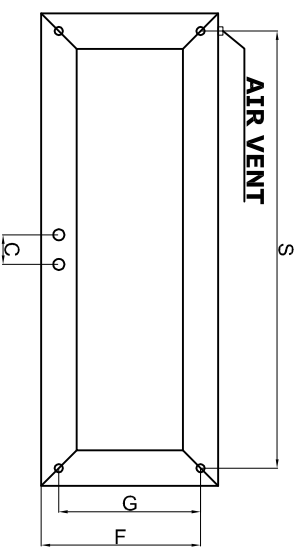

# BIVANO - 300

Front View

Side View

Back View

Top View

**SUPPLIED INSTALLATION ACCESSORIES**

SCREW 4 PCS

WALL PLUG 4 PCS

INSERT 4 PCS

GRAB SCREW 4 PCS

BRACKET 4 PCS

ALIEN KEY 1 PCS

**MATERIAL DETAILS**

- Vertical Mounting
- Optional 304 QUALITY STAINLESS STEEL TOWEL RADIATOR: (RNS-BV8030 : BIVANO RADIATORS )
- POLISHED
- Max Operational Pressure: 10 Bar
- Inlet/Outlet: 1/2" Female Pipe Thread
- All Dimensions are in mm

Product Name	Product Code	Height Width Thickness			Plumbing Axes Center to Center	Hanger Axes Horizontal	Hanger to Bottom of the Product	Hanger Axes Vertical	Water Volume	Empty Weight	Thermal Output
		H	W	D							
BIVANO 300 X 800	RNS-BV8030	300	800	35	50	740	270	240	2.13	5.35	230 - 783