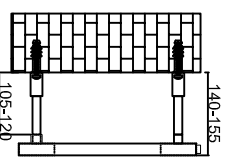

# BIVANO - 300

Front View

Side View

Back View

Top View

**SUPPLIED INSTALLATION ACCESSORIES**

SCREW 4 PCS

WALL PLUG 4 PCS

INSERT 4 PCS

GRAB SCREW 4 PCS

BRACKET 4 PCS

ALIEN KEY 1 PCS

**MATERIAL DETAILS**

- Vertical Mounting
- Optional 304 QUALITY STAINLESS STEEL TOWEL RADIATOR: (RNS-BV8030 : BIVANO RADIATORS )
- POLISHED
- Max Operational Pressure: 10 Bar
- Inlet/Outlet: 1/2" Female Pipe Thread
- All Dimensions are in mm

Product Name	Product Code	Height Width Thickness			Plumbing Axes Center to Center	Hanger Axes Horizontal	Hanger to Bottom of the Product	Hanger Axes Vertical	Water Volume	Empty Weight	Thermal Output
		H	W	D							
BIVANO 300 X 800	RNS-BV8030	300	800	35	50	740	270	240	2.13	5.35	230 - 783