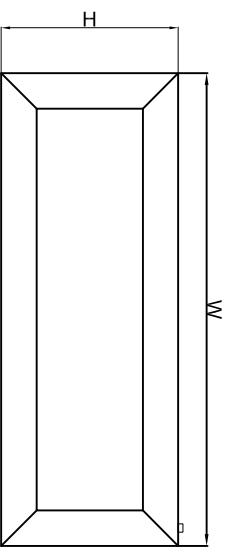

# BIVANO - 300

Front View

Side View

Back View

Top View

**SUPPLIED INSTALLATION ACCESSORIES**

SCREW 4 PCS

WALL PLUG 4 PCS

INSERT 4 PCS

GRAB SCREW 4 PCS

BRACKET 4 PCS

ALIEN KEY 1 PCS

**MATERIAL DETAILS**

- Vertical Mounting
- Optional 304 QUALITY STAINLESS STEEL TOWEL RADIATOR: (RNS-BV8030 : BIVANO RADIATORS )
- POLISHED
- Max Operational Pressure: 10 Bar
- Inlet/Outlet: 1/2" Female Pipe Thread
- All Dimensions are in mm

Product Name	Product Code	Height Width Thickness			Plumbing Axes Center to Center	Hanger Axes Horizontal	Hanger to Bottom of the Product	Hanger Axes Vertical	Water Volume	Empty Weight	Thermal Output
		H	W	D							
BIVANO 300 X 800	RNS-BV8030	300	800	35	50	740	270	240	2.13	5.35	230 - 783